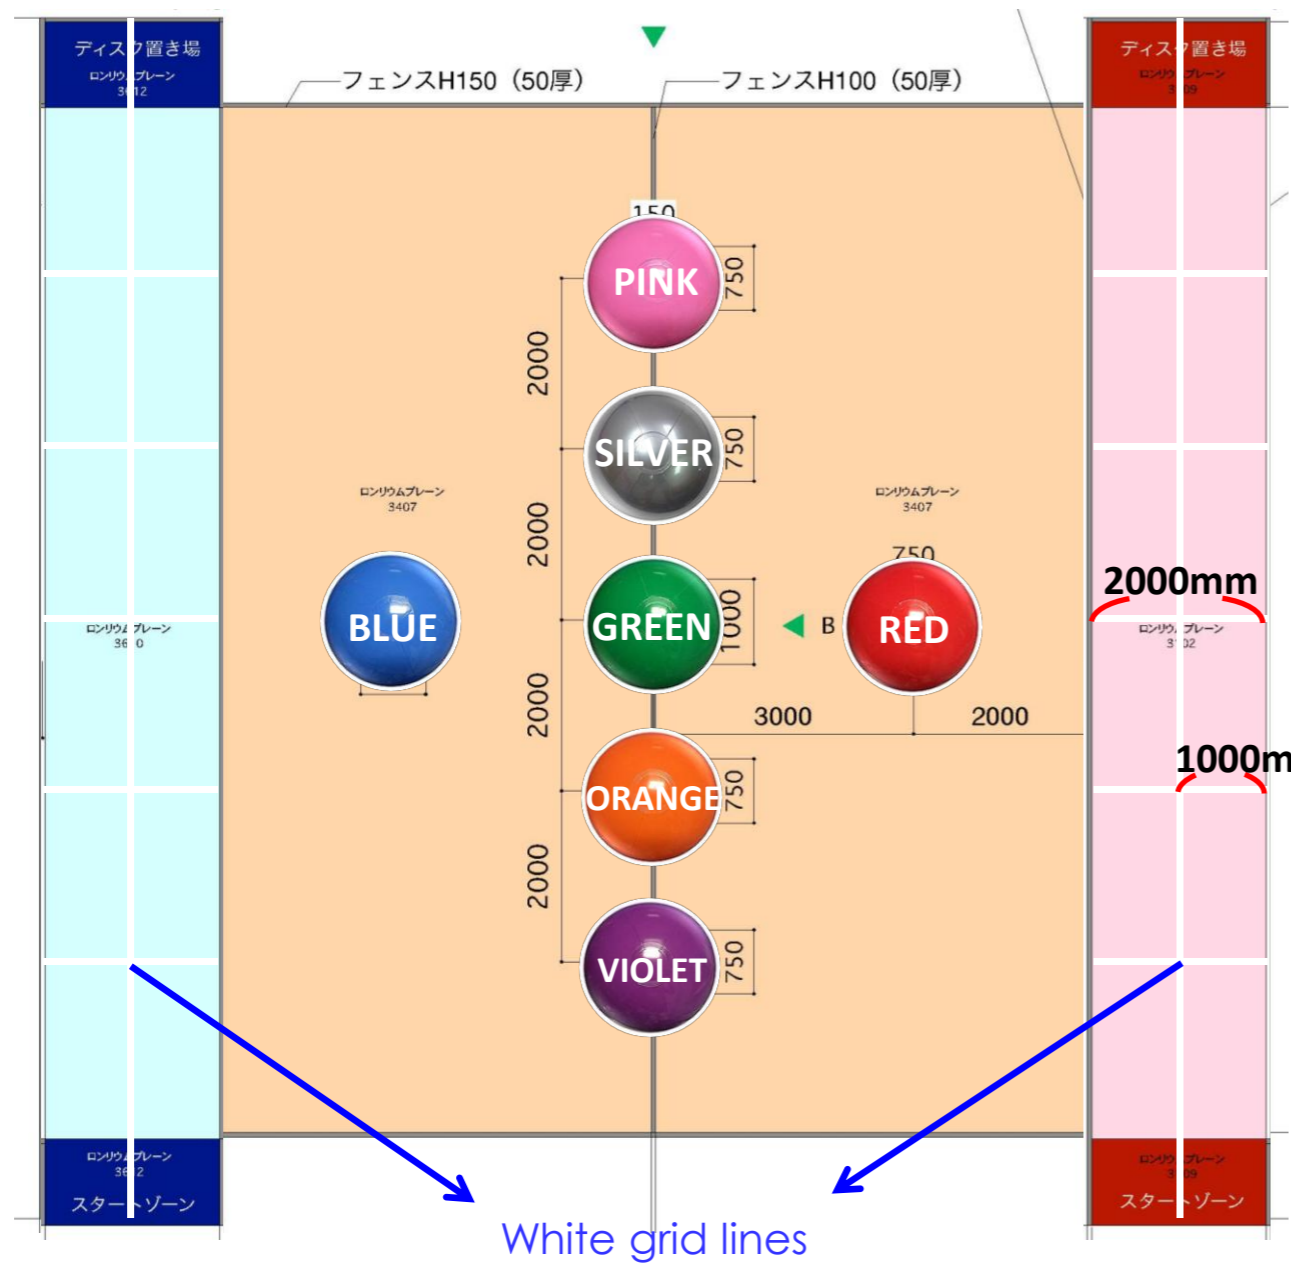

Contest Articles

Volley® Soft Saucer (Red, Blue)

Beach Balls (7 colors)

Solid Red	Solid Light Blue	Product
RED (R)	BLUE (B)	Contest color

Product	Solid Pink	Solid Silver	Solid Green	Solid Orange	Solid Purple
Contest color	PINK (P)	SILVER (S)	GREEN (G)	ORANGE (O)	VIOLET (V)

The beach balls should have inflated diameters of approximately 28cm.