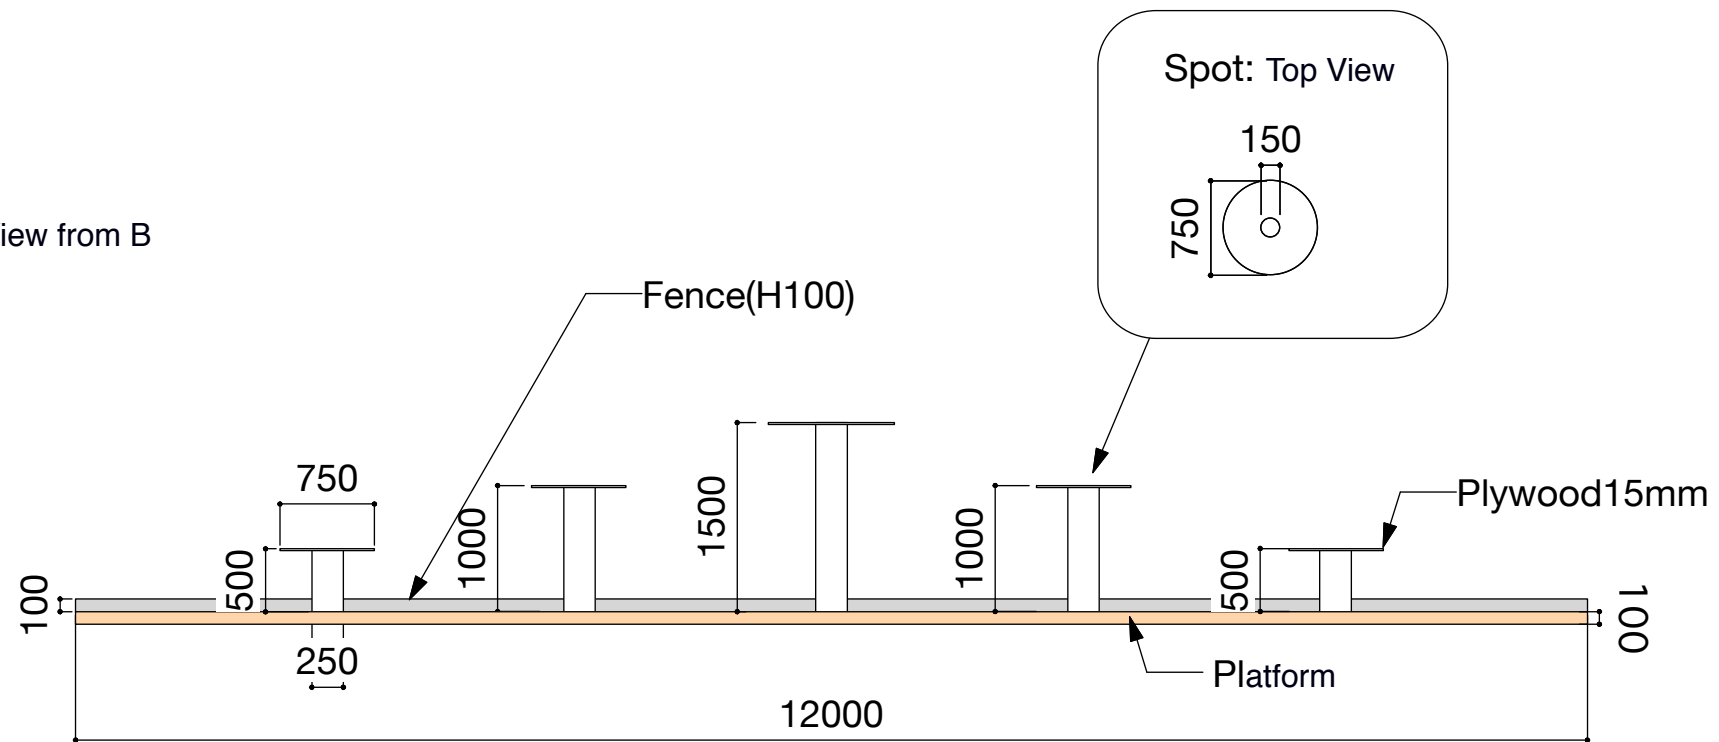

◀ Side View from A

◀ Side View from B

Appendix

1. Game Field Material

	Material	Color	Color Reference (Product*)
Start Zone, Loading Area	Vinyl floor sheet	Dark red	Pantone 188C (Lonleum Plain 3109)
Start Zone, Loading Area		Dark blue	Pantone 2189C (Lonleum Plain 3612)
Throwing Area		Pink	Pantone 7612C (Lonleum Plain 3102)
Throwing Area		Light blue	Pantone 290C (Lonleum Plain 3610)
No Contact Area		Beige	Pantone 7508C (Lonleum Plain 3407)
White grid lines	Non-shiny vinyl tape	White	
Fence	Wood		
Spot	Plywood	White	
Spot (column)	TBA	White	

2.1 Flying discs

The designated flying disc in the event is Volley® ELE Soft Saucer (Red and Blue)

Thickness	approx. 3cm
Weight	approx. 38g
Diameter	approx. 24cm
Material	Polyurethane

(Participants should allow for slight individual differences.)