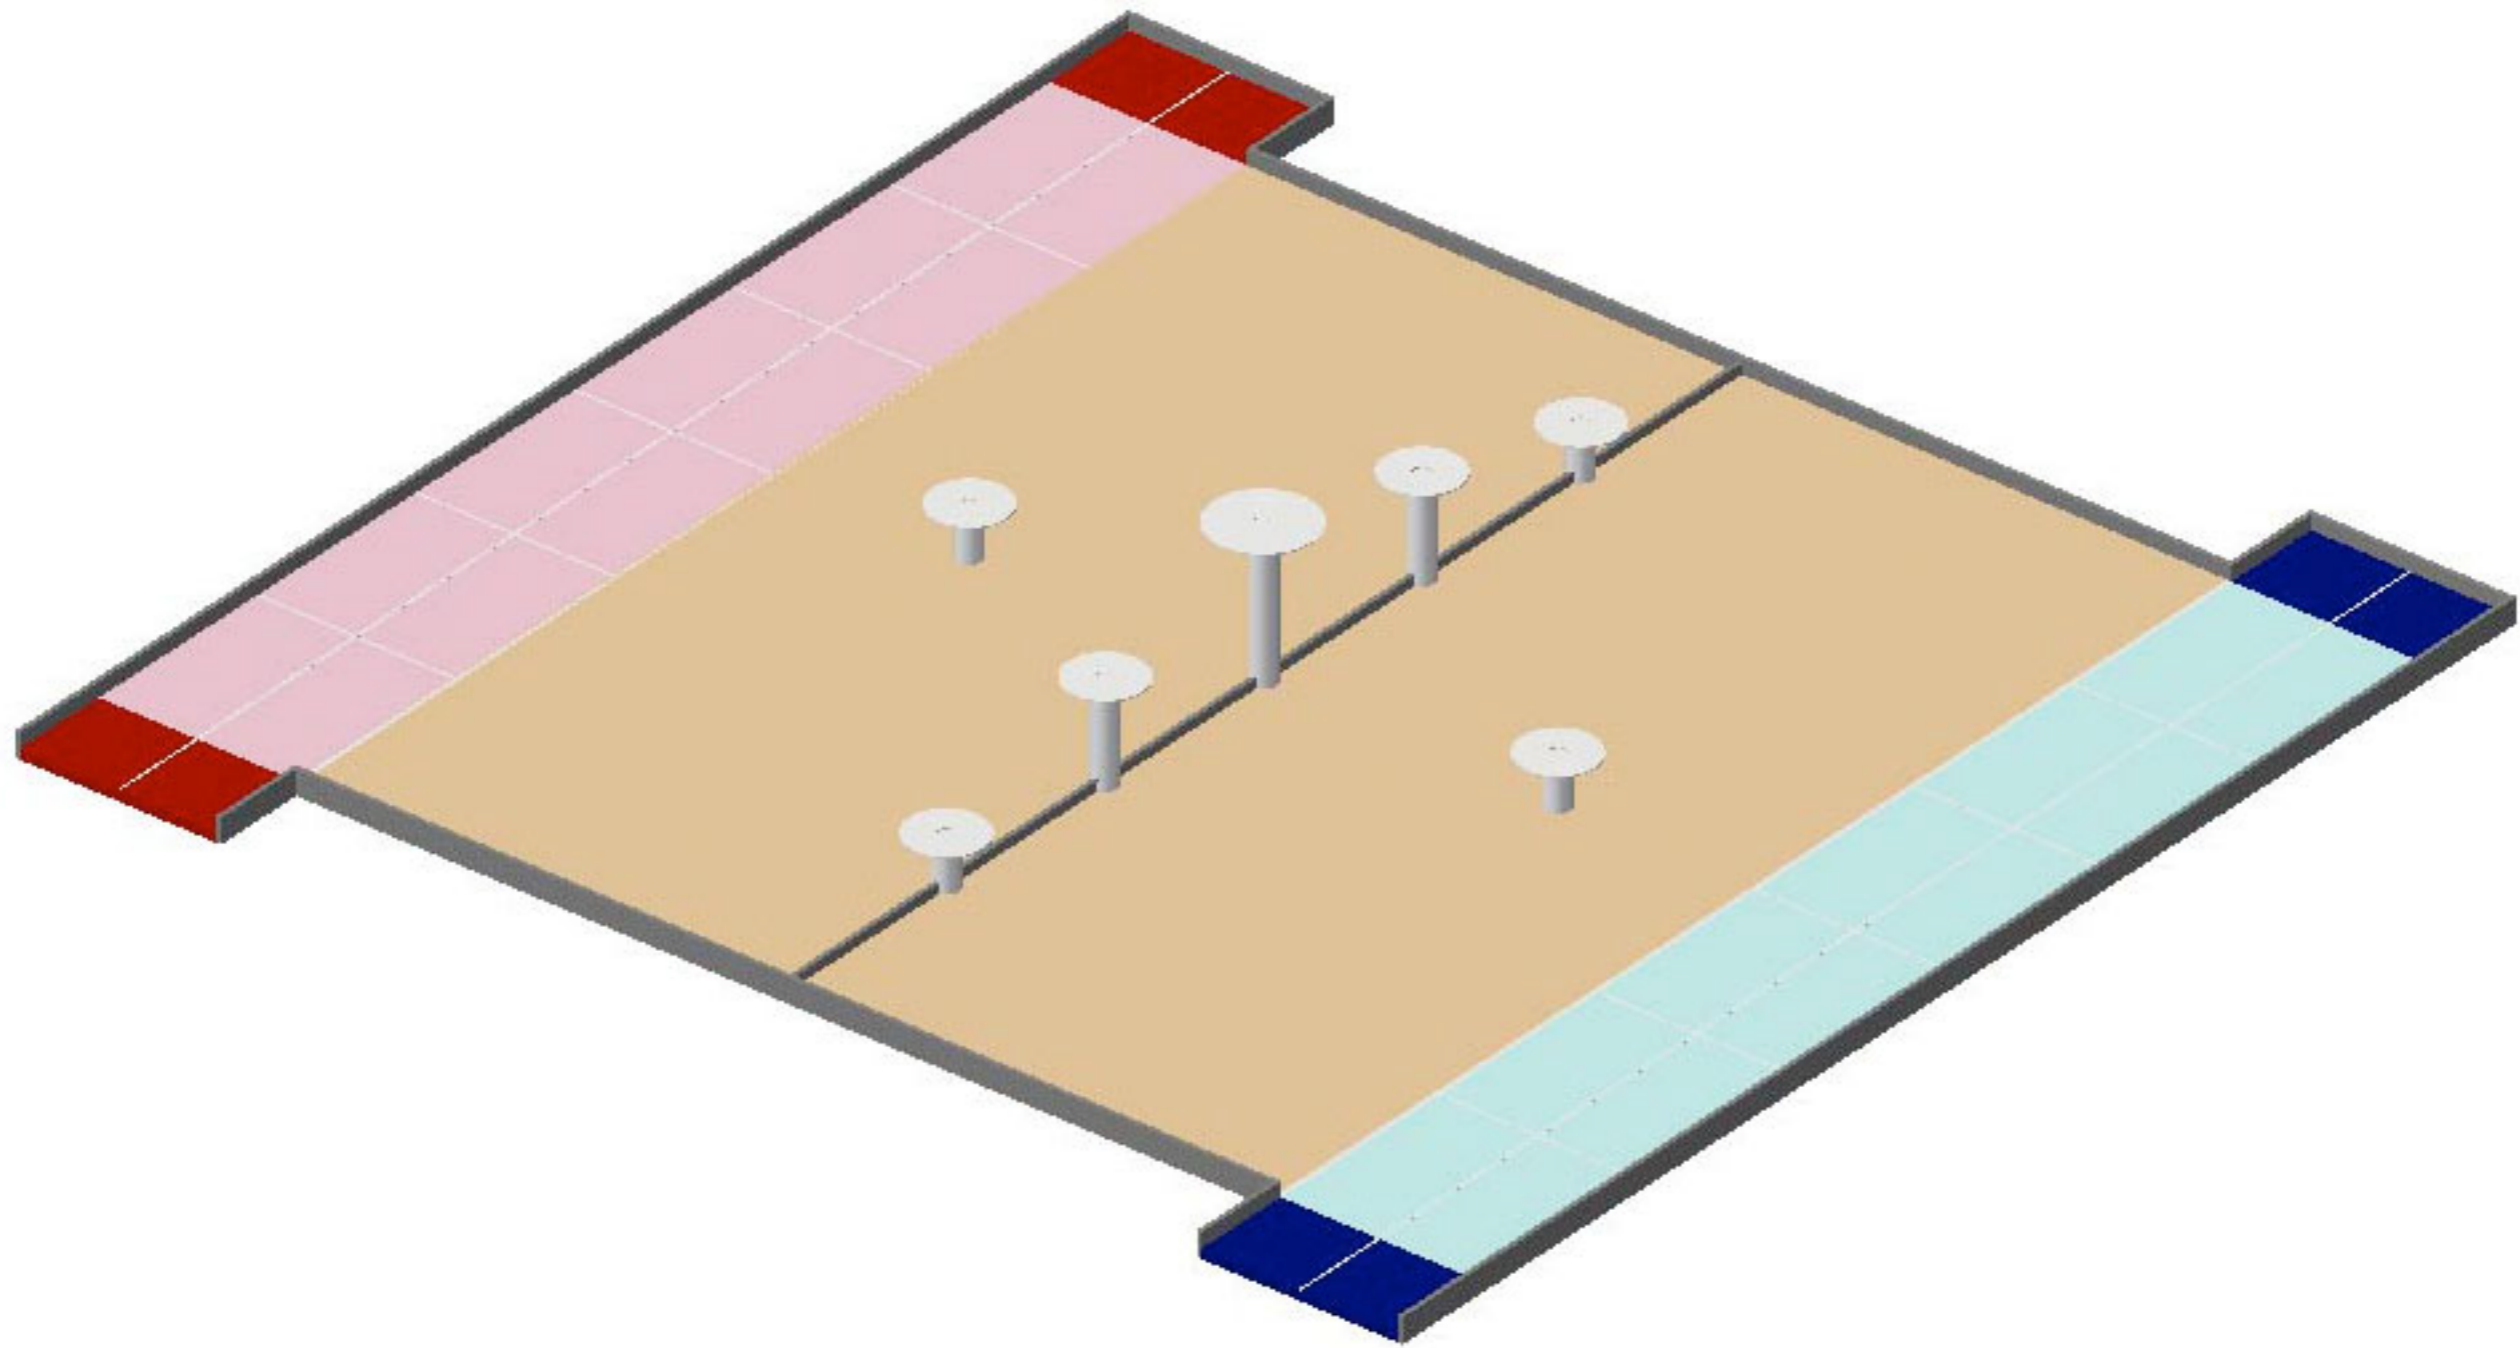

◀ Side View from A

◀ Side View from B

Appendix

1. Game Field Material

	Material	Color	Color Reference (Product*)
Start Zone, Loading Area	Vinyl floor sheet	Dark red	Pantone 188C (Lonleum Plain 3109)
Start Zone, Loading Area		Dark blue	Pantone 2189C (Lonleum Plain 3612)
Throwing Area		Pink	Pantone 7612C (Lonleum Plain 3102)
Throwing Area		Light blue	Pantone 290C (Lonleum Plain 3610)
No Contact Area		Beige	Pantone 7508C (Lonleum Plain 3407)
White grid lines	Non-shiny vinyl tape	White	
Fence	Wood		
Spot	Plywood	White	
Spot (column)	TBA	White	

Note:

- Information labelled "TBA" will be updated by October, 2016.
- Information on how to secure spots onto the game field will also be released by October 2016.
- Samples of the vinyl floor sheet used in the Throwing Area will be sent to participating broadcasters in due course. Details will be sent to each broadcaster.

2.1 Flying discs

The designated flying disc in the event is Volley® ELE Soft Saucer (Red and Blue)

Thickness	approx. 3cm
Weight	approx. 38g
Diameter	approx. 24cm
Material	Polyurethane

(Participants should allow for slight individual differences.)